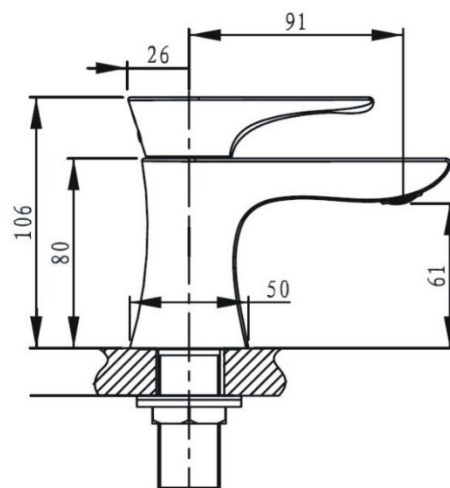

TECHNICAL DATA SHEET

HOURGLASS

Bath Taps

Product Specification

Product Code: HOU 3/4 C
Finish: Chrome
Product Type: Contemporary
Construction: Body is of Brass Construction and is designed to conform to BS EN 200
Valve Type: 1/4 turn 3/4" Ceramic Disc Valves
Supply: Suitable for all plumbing systems,
Inlet Connections: 3/4" BSP
Water Pressure: Min 0.2 bar, Max. 8.0 bar

Additional Information

- Supplied with metal handles and backnuts
- Chrome plated to BS EN 248

Flow Rates (litres per minute)

System Pressure	0.2bar	0.5bar	1.0bar	2.0bar	3.0bar	5.0bar
Open Outlet	8.3	13.2	19	27.5	33	42.6